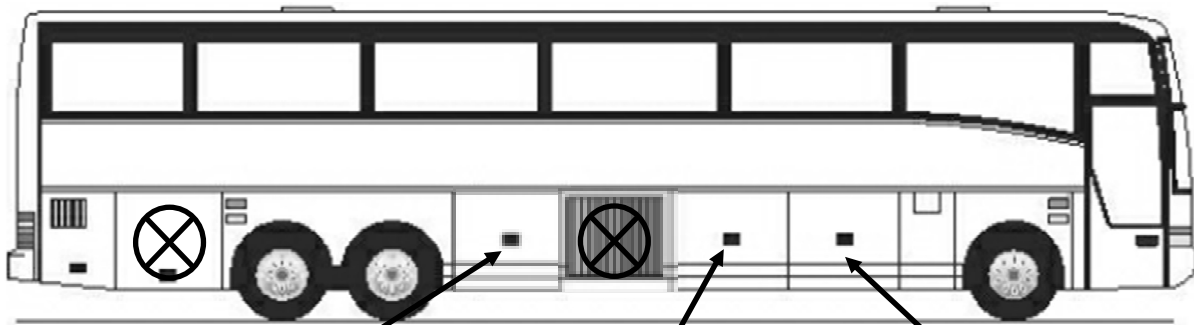

COACH MODEL: VanHool S-2145

DATE: 11/25/2020

SUBJECT: Storage Dimensions in Inches

Bus 101

White Paint

38"W x 21"T x 102"Deep

51"W x 38"T x 38"Deep

51"W x 38"T x 102"Deep